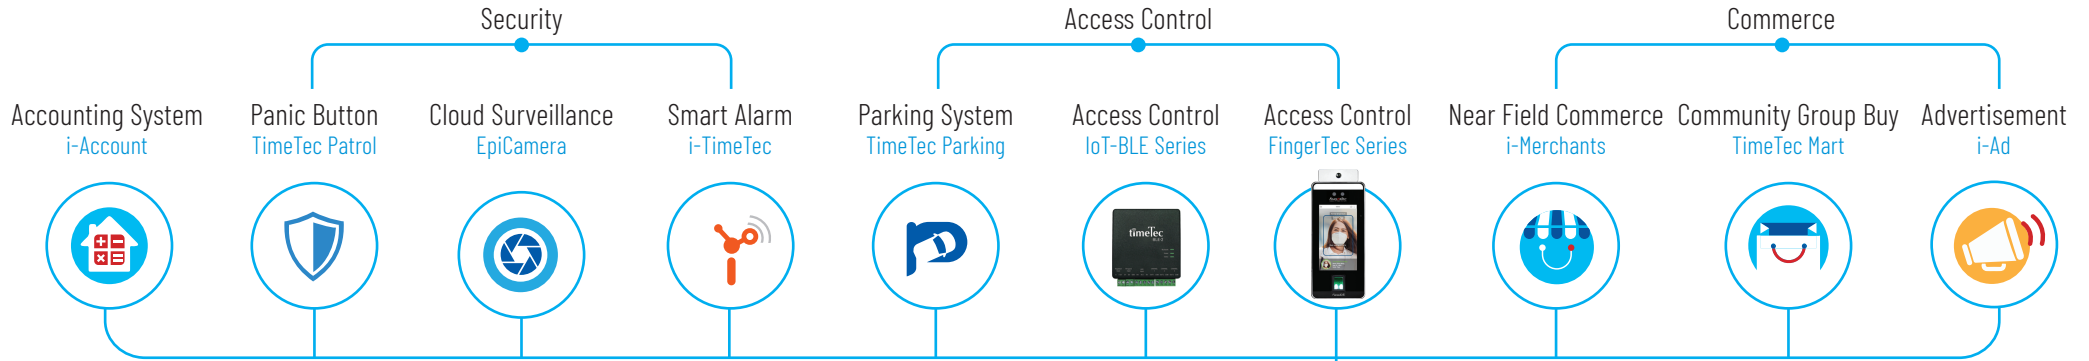

i-Neighbour Smart Residential Solution

Integrated with **TimeTec Solutions** & **Third-Party Systems**

TimeTec Solutions

Third-party Systems