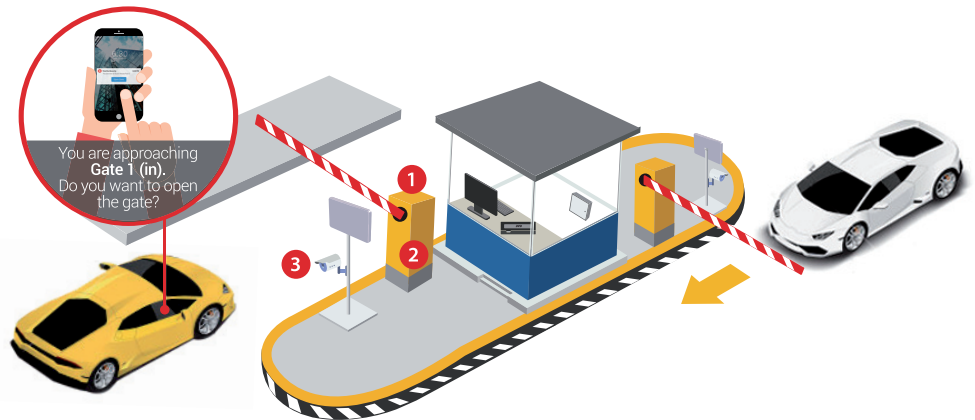

The TimeTec BLE-2 is paired with i-TimeTec App or other related Apps to only allow entries and exits of authorized personnel vehicles into and from an area. One TimeTec BLE-2 can be connected to a single barrier gate only and system administrators of a company or a building must sign up with i-TimeTec and create an individual account for all patrons and manage all the installed TimeTec BLE-2s. After installing the TimeTec BLE-2 into a barrier gate, the system administrator must activate the unique ID of the BLE-2 from a web portal and configure its accessibilities for all patrons.

## DOWNLOAD APP

Download the i-TimeTec App from App Store or Google Play to setup and connect your TimeTec BLE-2 to your smartphone for barrier gates access.

Other Apps with Applications:

TimeTec Parking  
[www.timetecparking.com](http://www.timetecparking.com)

## SYSTEM DIAGRAM

\*for illustration only

1  
Access Controller

2  
Fast Speed Barrier Gate

3  
Varifocal IR Camera

### How the System Works

The TimeTec BLE-2 constantly broadcasts its unique ID within a fixed coverage area. Hence, when an authorized user drives his vehicle into an access zone, his i-TimeTec App will receive a unique ID at a fixed level of signal strength. Sensing this ID, the App will then authorise the access through this gate based on that unique ID. The user will be prompted an onscreen message if a permission is granted. All he needs to do is to tap on "OPEN GATE" and the App will send a command to TimeTec BLE-2 to provide access to the vehicle.