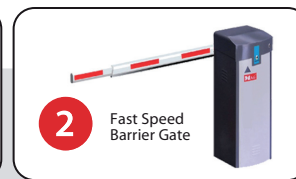

2
Fast Speed Barrier Gate