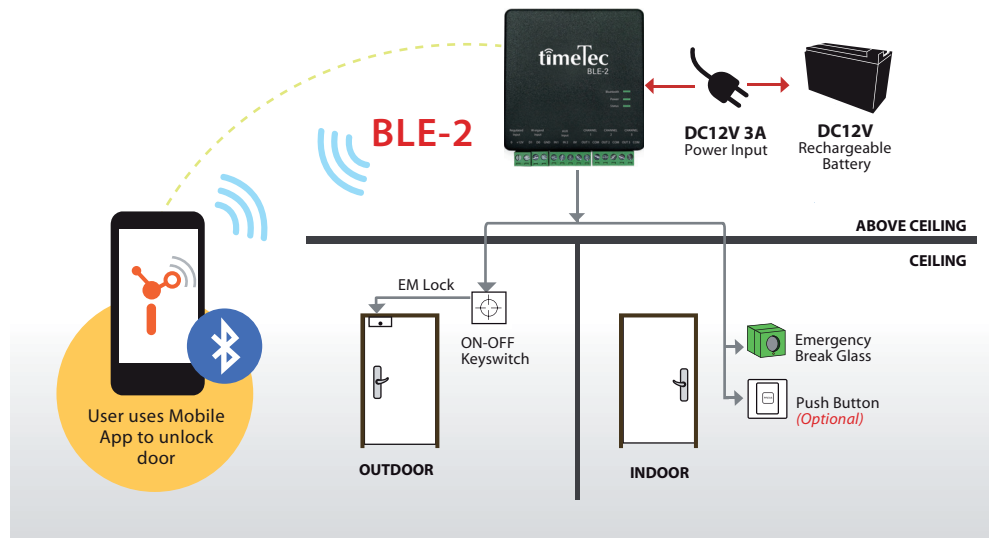

The BENEFITS of Having the Smartphone As your Key

Convenience At Its Best
 Unlock doors with your smartphone, your way.

Virtual Access Control
 Create and manage individual access permissions through TimeTec Security.

Security & Control
 Around-the-clock activity log tells you the in and out activities of your premises.

No More Physical Keys
 Your smartphone replaces the need for physical keys.

Keys Centralized
 Unlimited number of keys through mobile access permissions.

SYSTEM DIAGRAM

Download the i-TimeTec App from the App Store or Google Play Store to set up and connect your BLE-2 to your smartphone. The i-TimeTec App allows you to share access permissions to authorized individuals, limit them for a certain period of time and, if necessary, revoke their access credentials.

Tap into the future of door access with i-TimeTec and BLE-2.

If require time and attendance feature, integrate the data from TimeTec BLE-2 to TimeTec TA seamlessly for cloud-based modern time & attendance solution. Get 10-user licenses FREE for life when you sign up an account with us.