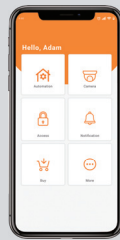

i-TimeTec Opens the Door for You

Get TimeTec Security App from App Store or Google Play, and manage your doors easily.

- Unlock Doors with ease via Smartphone
- Choose Between 4 Unlocking Options to access the Door
- Register New Doors through the App and manage them easily
- Manage Users of the Doors
- Configure Locks to your Preference
- Time Zone Setup to Secure Your Premises
- Add Cameras as added Security
- Get Notifications in Real-time
- Set the App to your Advantages

The BENEFITS of Having the Smartphone As your Key

Convenience At Its Best
 Unlock doors with your smartphone, your way.

Virtual Access Control
 Create and manage individual access permissions through TimeTec Security.

Security & Control
 Around-the-clock activity log tells you the in and out activities of your premises.

No More Physical Keys
 Your smartphone replaces the need for physical keys.

Keys Centralized
 Unlimited number of keys through mobile access permissions.

SYSTEM DIAGRAM

Download the i-TimeTec App from the App Store or Google Play Store to set up and connect your BLE-2 to your smartphone. The i-TimeTec App allows you to share access permissions to authorized individuals, limit them for a certain period of time and, if necessary, revoke their access credentials.