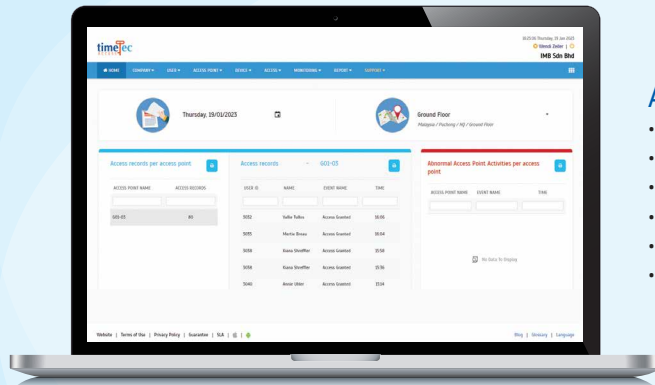

- Access Control
- Parking Barrier, Door, Turnstile, Lift

Workforce Management

- Attendance Clock-In
- Leave Management
- Parking Airbnb

VISITOR MANAGEMENT SYSTEM

Web

- Visitation Records
- Manage Access Control
- CCTV Footage
- Advanced Reporting
- Emergency Evacuation
- Visitation Ticket Printing

Mobile

- Check-In / Out Visitor
- QR Code Check-In
- OCR for ID Card / Passport
- Restricted Visitor
- Facility Booking
- Lift Access

VISITOR ACCESS FLOW

ACCESS CONTROL SYSTEM

Access Control System

- Real-Time Monitoring Dashboard
- Alerts & Notification
- Temporary Pass
- Global Anti-Passback
- Flexible Access Time
- Access Activities Analysis