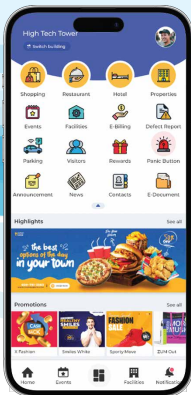

TIMETEC BUILDING

- Real-Time Dashboard
- Publish Announcements, News & Promotions
- E-Form, E-Documents & E-Polling Setup
- Manage Incident Report
- Manage Tenants' Invoices & Payment Records

iTOWER

- Announcements, News, Promotions & Documents
- Pay Invoice & View Payment Records / History
- Book Facilities
- RSVP Events
- Incident Report