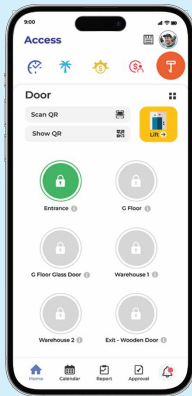

Commercial Shopping Mall

- Advertisement
- Merchant Listing
- Promo Code

People Flow - Visitor

- Pre-register Visitor
- Visitor Arrival Notification
- Access Control
- Host Absorbs Parking Fees

People Flow - Employee

- Access Control
- Parking Barrier, Door, Turnstile, Lift

Workforce Management

- Attendance Clock-In
- Leave Management
- Parking Airbnb

VISITOR MANAGEMENT SYSTEM

Web

- Visitation Records
- Manage Access Control
- CCTV Footage
- Advanced Reporting
- Emergency Evacuation
- Visitation Ticket Printing

Mobile

- Check-In / Out Visitor
- QR Code Check-In
- OCR for ID Card / Passport
- Restricted Visitor
- Facility Booking
- Lift Access

VISITOR ACCESS FLOW

ACCESS CONTROL SYSTEM

Access Control System

- Real-Time Monitoring Dashboard
- Alerts & Notification
- Temporary Pass
- Global Anti-Passback
- Flexible Access Time
- Access Activities Analysis