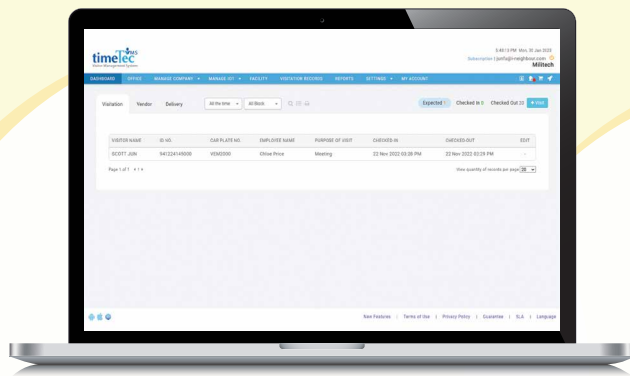

- Access Control
- Parking Barrier, Door, Turnstile, Lift

Workforce Management

- Attendance Clock-In
- Leave Management
- Parking Airbnb

VISITOR MANAGEMENT SYSTEM

Web

- Visitation Records
- Manage Access Control
- CCTV Footage
- Advanced Reporting
- Emergency Evacuation
- Visitation Ticket Printing

Mobile

- Check-In / Out Visitor
- QR Code Check-In
- OCR for ID Card / Passport
- Restricted Visitor
- Facility Booking
- Lift Access

VISITOR ACCESS FLOW

ACCESS CONTROL SYSTEM

Access Control System

- Real-Time Monitoring Dashboard
- Alerts & Notification
- Temporary Pass
- Global Anti-Passback
- Flexible Access Time
- Access Activities Analysis