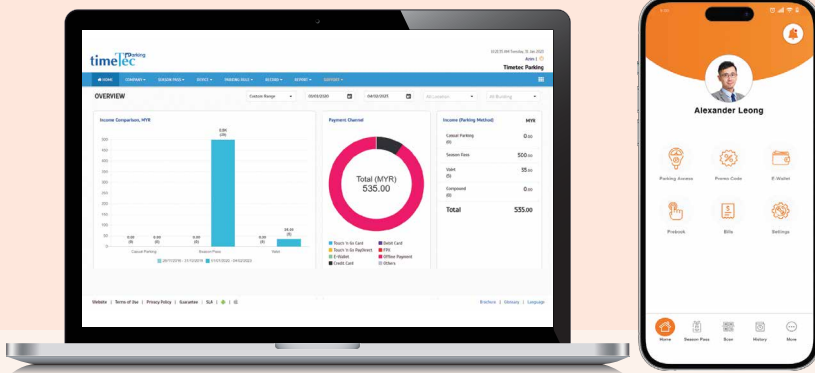

TimeTec Smart Building Ecosystem

Automation, Security & People Flow

PARKING MANAGEMENT SYSTEM

Cashless Parking System

- Real-Time Analytic & Predictive Dashboard
- Cashless Payment (Credit / Debit Card, TnG & e-Wallet)
- License Plate Recognition
- Season Parking
- Discount & Promo Codes
- Valet Parking
- Ultrasonic Parking Guidance System
- Consolidated Reports