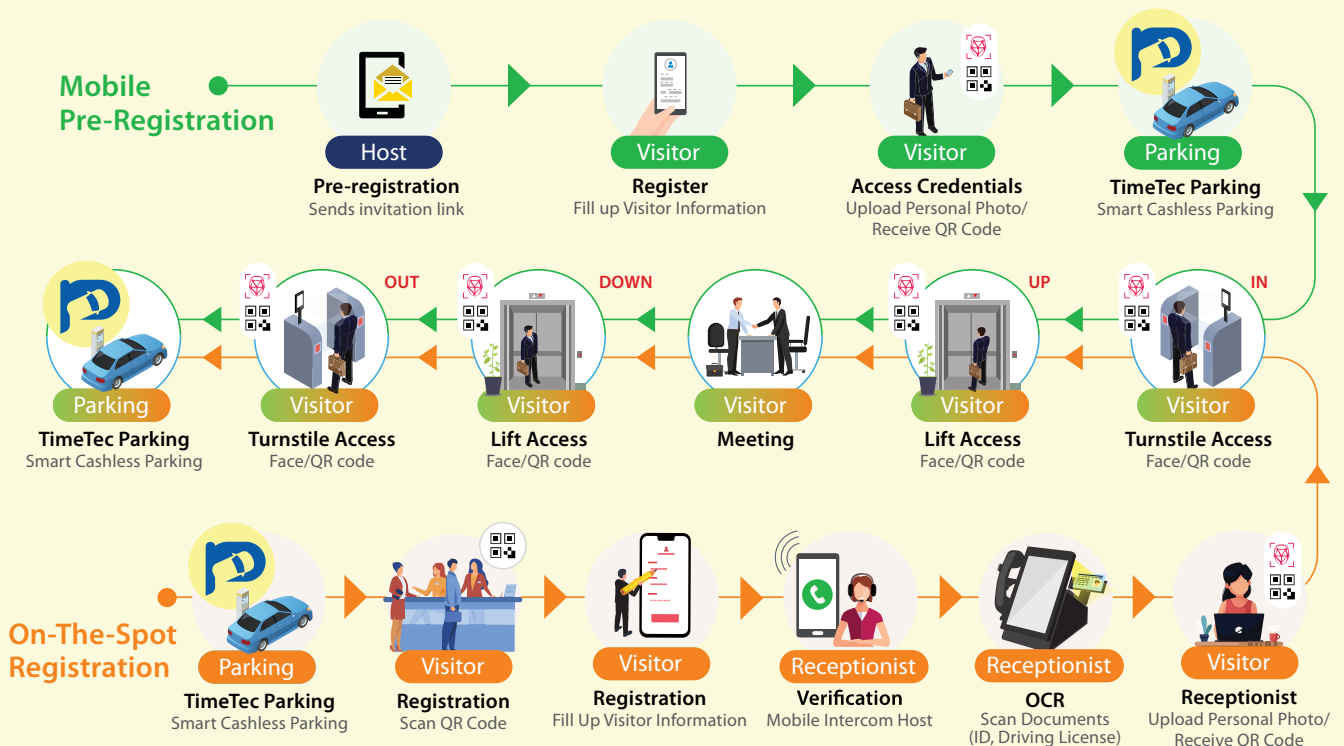

Commercial Shopping Mall

- Advertisement
- Merchant Listing
- Promo Code

People Flow - Visitor

- Pre-register Visitor
- Visitor Arrival Notification
- Access Control
- Host Absorbs Parking Fees

People Flow - Employee

- Access Control
- Parking Barrier, Door, Turnstile, Lift

Workforce Management

- Attendance Clock-In
- Leave Management
- Parking Airbnb

VISITOR MANAGEMENT SYSTEM

Web

- Visitation Records
- Manage Access Control
- CCTV Footage
- Advanced Reporting
- Emergency Evacuation
- Visitation Ticket Printing

Mobile

- Check-In / Out Visitor
- QR Code Check-In
- OCR for ID Card / Passport
- Restricted Visitor
- Facility Booking
- Lift Access

VISITOR ACCESS FLOW

ACCESS CONTROL SYSTEM

Access Control System

- Real-Time Monitoring Dashboard
- Alerts & Notification
- Temporary Pass
- Global Anti-Passback
- Flexible Access Time
- Access Activities Analysis

Turnstile is ideal for both
Visitor Management System and
Access Control System

GUARD PATROLLING SYSTEM

- Live Tracking Security Guard Patrol Schedule
- Preset Question in Each Checkpoint
- Boost Security Engagement at Each Checkpoint
- Panic Alert
- Incident Report
- Tardiness Alert
- Prevent Alteration of Patrol Report