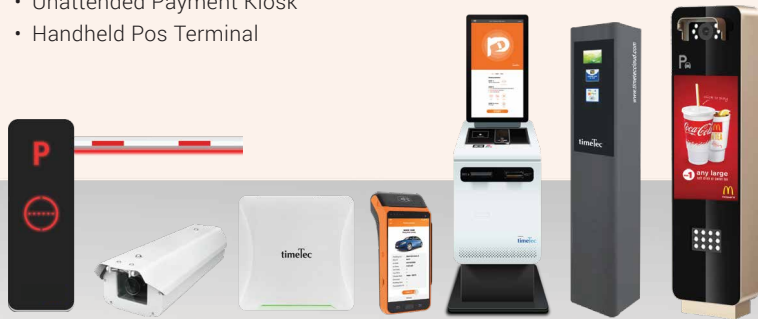

TimeTec Smart Building Ecosystem

Automation, Security & People Flow

PARKING MANAGEMENT SYSTEM

Cashless Parking System

- Real-Time Analytic & Predictive Dashboard
- Cashless Payment (Credit / Debit Card, TnG & e-Wallet)
- License Plate Recognition
- Season Parking
- Discount & Promo Codes
- Valet Parking
- Ultrasonic Parking Guidance System
- Consolidated Reports

Parking Equipment

- Parking Barrier
- License Plate Recognition Camera
- RFID/ UHF Reader
- Automated Payment Machine
- Unattended Payment Kiosk
- Handheld Pos Terminal

Our SMART PARKING ECOSYSTEM

FRONT END