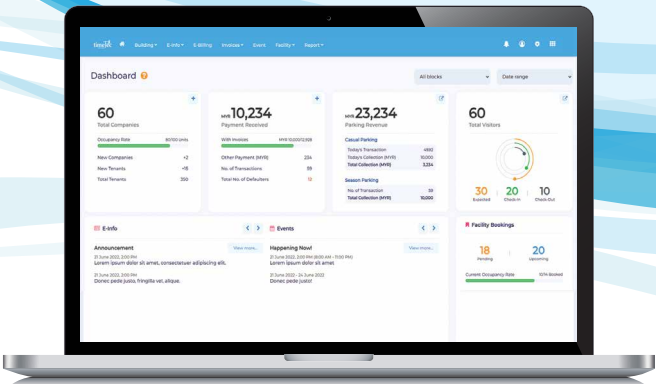

Turnstile is ideal for both
Visitor Management System and
Access Control System

GUARD PATROLLING SYSTEM

- Live Tracking Security Guard Patrol Schedule
- Preset Question in Each Checkpoint
- Boost Security Engagement at Each Checkpoint
- Panic Alert
- Incident Report
- Tardiness Alert
- Prevent Alteration of Patrol Report

TIMETEC BUILDING

Commercial Property Management

WORKFORCE MANAGEMENT

Attendance

Leave

Claim

Payroll

Hire

TIMETEC BUILDING

- Real-Time Dashboard
- Publish Announcements, News & Promotions
- E-Form, E-Documents & E-Polling Setup
- Manage Incident Report
- Manage Tenants' Invoices & Payment Records

iTOWER

- Announcements, News, Promotions & Documents
- Pay Invoice & View Payment Records / History
- Book Facilities
- RSVP Events
- Incident Report