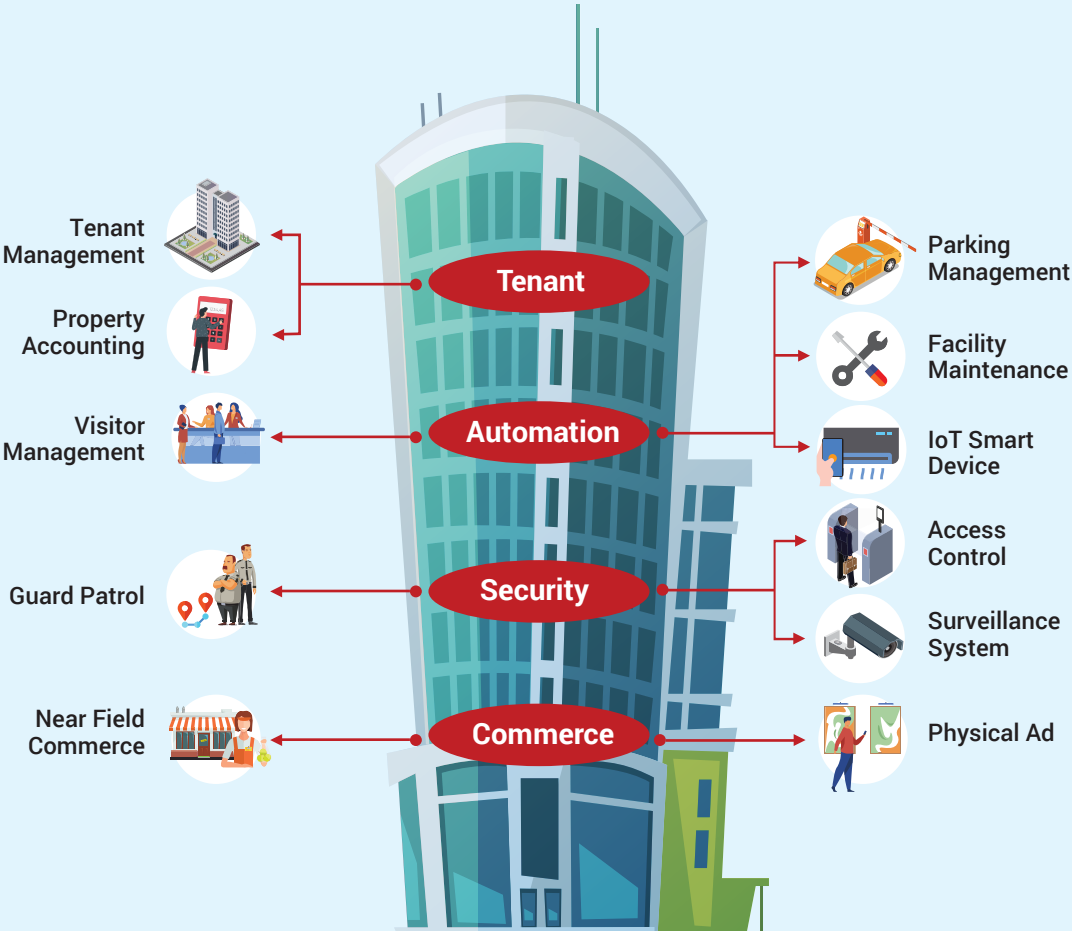

TIMETEC BUILDING

Commercial Property Management

WORKFORCE MANAGEMENT

Attendance

Leave

Claim

Payroll

Hire