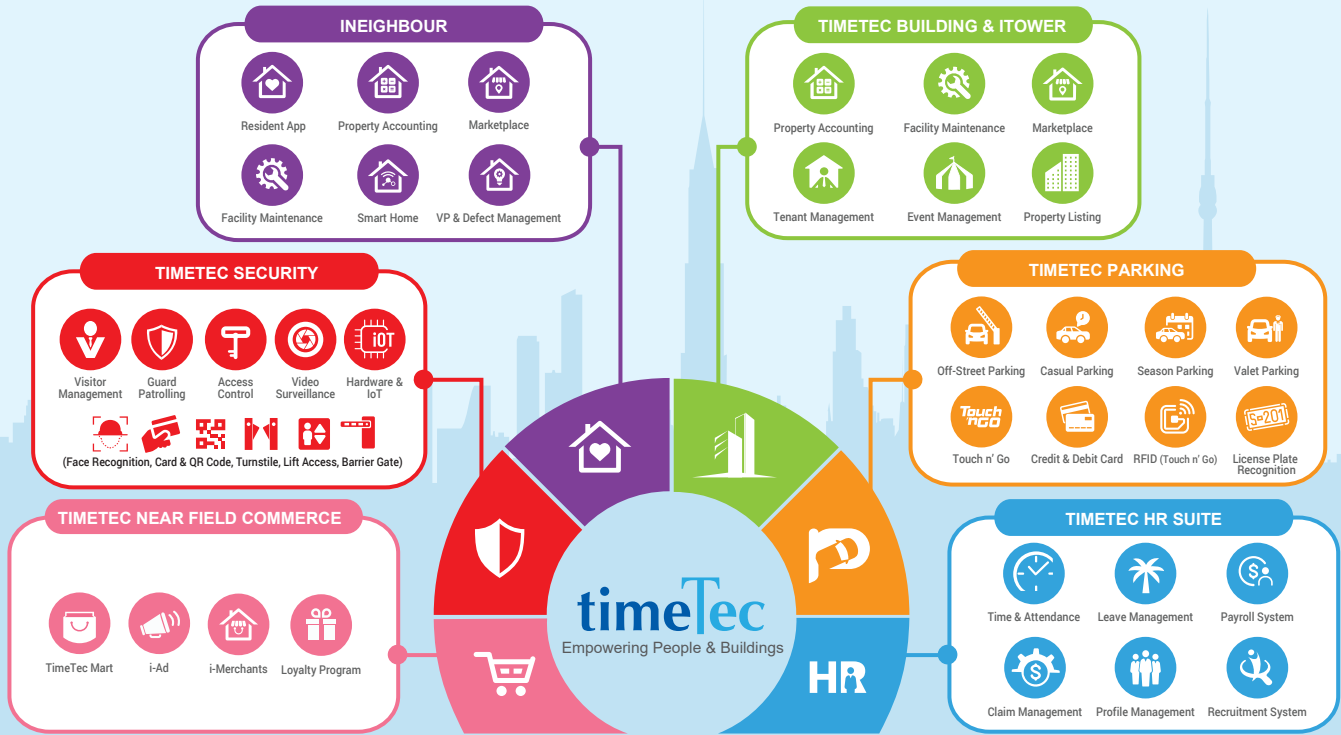

Turnstile is ideal for both
Visitor Management System and
Access Control System

GUARD PATROLLING SYSTEM

- Live Tracking Security Guard Patrol Schedule
- Preset Question in Each Checkpoint
- Boost Security Engagement at Each Checkpoint
- Panic Alert
- Incident Report
- Tardiness Alert
- Prevent Alteration of Patrol Report

TIMETEC BUILDING

- Real-Time Dashboard
- Publish Announcements, News & Promotions
- E-Form, E-Documents & E-Polling Setup
- Manage Incident Report
- Manage Tenants' Invoices & Payment Records

iTOWER

- Announcements, News, Promotions & Documents
- Pay Invoice & View Payment Records / History
- Book Facilities
- RSVP Events
- Incident Report

SMART CLOUD CITY

A Smart City Ecosystem

iNeighbour **timeTec**^{HR} FINGERTEC

20+
Years on
Market

28+
Patents

400+
Partners
Worldwide

1M+
FingerTec
& IoT
Installations

1M+
Cloud
Solution
Users