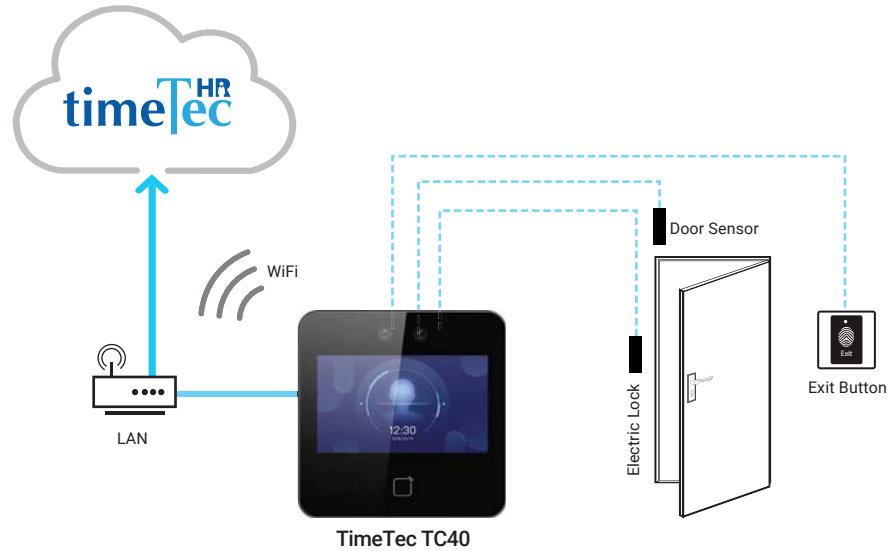

Cloud-Based Hybrid Biometric

TIMETEC TC40

Cloud-Based Time Attendance Terminal

By harnessing advanced deep learning algorithms, the face recognition terminal stands out in swift and accurate verification, guaranteeing unmatched precision. This versatile system offers a spectrum of authentication options, spanning facial recognition and card-based methods. Its adaptability finds relevance across diverse scenarios, ranging from office and corporate settings to financial sectors and more, highlighting its broad applicability.

Linux-Based Hybrid Biometric

A highly reliable and secure operating system

WEB LINK

TimeTec HR

<https://www.timeteccloud.com/hr-suite-overview/>

 User Guide

 Video Guide

 Technical Tips

 FAQ

SYSTEM DIAGRAM

SPECIFICATIONS

MODEL	TimeTec TC40
DISPLAY	4.3-inch TFT Screen
FACE CAPACITY	1,500
CARD CAPACITY	3,000
TRANSACTIONS	150,000
COMMUNICATION	Wifi, TCP/IP
STANDARD FUNCTIONS	DST, Automatic Status Switch, T9 Input, Camera, 9-digit User ID, Multiple Verification Methods
HARDWARE	2MP Binocular Camera
OPERATION SYSTEM	Linux
ACCESS CONTROL INTERFACE	3rd Party Electric Lock, Door Sensor, Exit Button
OPTIONAL FUNCTIONS	125kHz ID Card (EM)
FACIAL RECOGNITION SPEED	<0.2s
POWER SUPPLY	12V 1A
WORKING HUMIDITY	0 to 90% (No condensing)
WORKING TEMPERATURE	-10°C to 40°C
DIMENSIONS (W*H*D)	118.4 * 118.4 * 21.8 (mm)
Supported Software	TimeTec HR