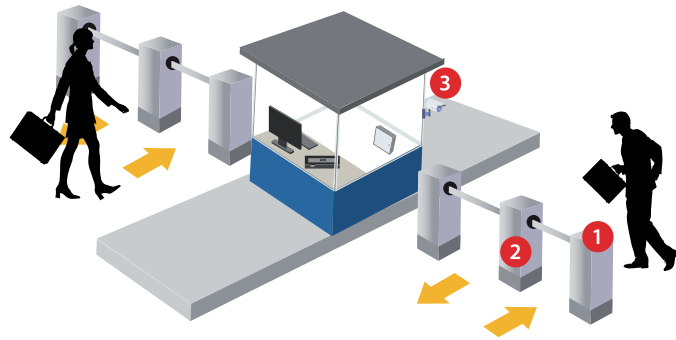

SYSTEM DEPLOYMENT

TimeTec Access
www.timetecaccess.com

TimeTec VMS
www.timetecvms.com

TimeTec i-Neighbour
www.i-neighbour.com

TimeTec Security
www.timetecsecurity.com

SYSTEM DIAGRAM

*for illustration only

1

TimeTec BLE-2

2

Turnstile

3

Varifocal IR Camera

How The System Works

TimeTec BLE-2 constantly broadcasts its unique ID within a fixed coverage area. Hence, when an authorized user walks through a turnstile, his/her TimeTec Security App will receive a unique ID at a fixed level of signal strength. Sensing this ID, the App will then authorise the access through this turnstile based on that unique ID. The user will be prompted with an onscreen message if a permission is granted. All he/she needs to do is to tap on "OPEN GATE" and the App will send a command to TimeTec BLE-2 to provide access to the user.

SPECIFICATIONS

MODEL	TimeTec BLE-2
CHANNELS	2 FORM C Relay output, NO/NC selected via jumper Wiegand 26-bit input
GATES	Max 2
DIMENSION (MM)	85 (L) x 96 (W) x 33 (H)
POWER INPUT	9 ~ 24 VDC
WORKING TEMPERATURE (°C)	0-45
HUMIDITY (%)	20-80
CARD STORAGE	30,000
COMMUNICATION	Bluetooth Low Energy (BLE) 4.2, Wiegand 26-bit input
BLUETOOTH ENCRYPTION	64-bit TimeTec Proprietary
EFFECTIVE DISTANCE (M)	Max 10 m (Adjustable)
LED INDICATOR	Yes
TRANSACTION RECORDS	Unlimited, stored in cloud server
EVENT CAPACITY	Unlimited, stored in cloud server
MOBILE OS	Android 4.0.2 and above, iOS 8.0 and above
APP & CLOUD	TimeTec Security, TimeTec Access, TimeTec VMS, i-Neighbour
LANGUAGE (APP & CLOUD)	English, Arabic, Malay, Indonesian, Spanish, Chinese Simplified, Chinese Traditional, Thai, Turkish, Vietnamese. Other languages are available upon request.

NOTE: Specifications are subject to change without prior notice.

Packaging

Dimension (mm) : 173 (L) x 60 (W) x 135 (H)
Weight (kg) : 0.3

timeTec
www.timeteccloud.com

© 2018 Timetec Cloud Sdn Bhd. All rights reserved.

Authorized Reseller: