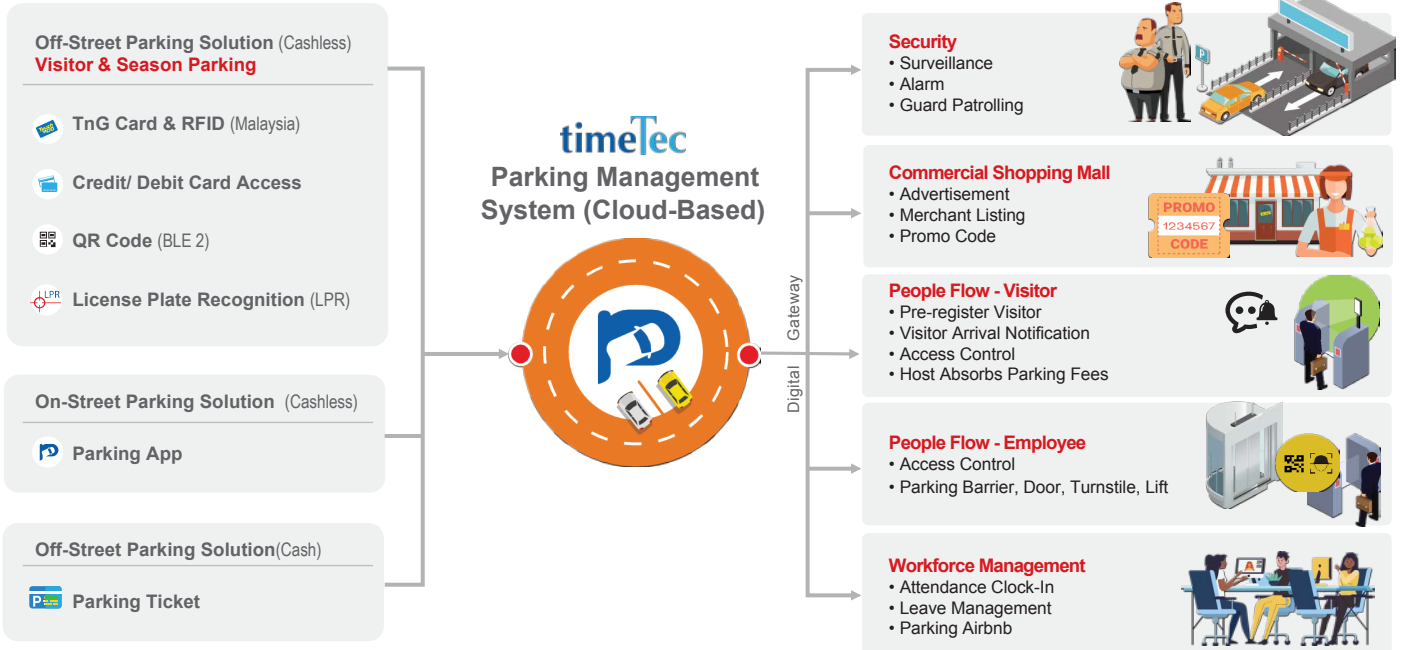

Our SMART PARKING ECOSYSTEM

FRONT END

BACK END

NEXT ACTIVITIES FLOW

(Digital transformation ready)

Malls, Offices buildings, Schools, Government etc