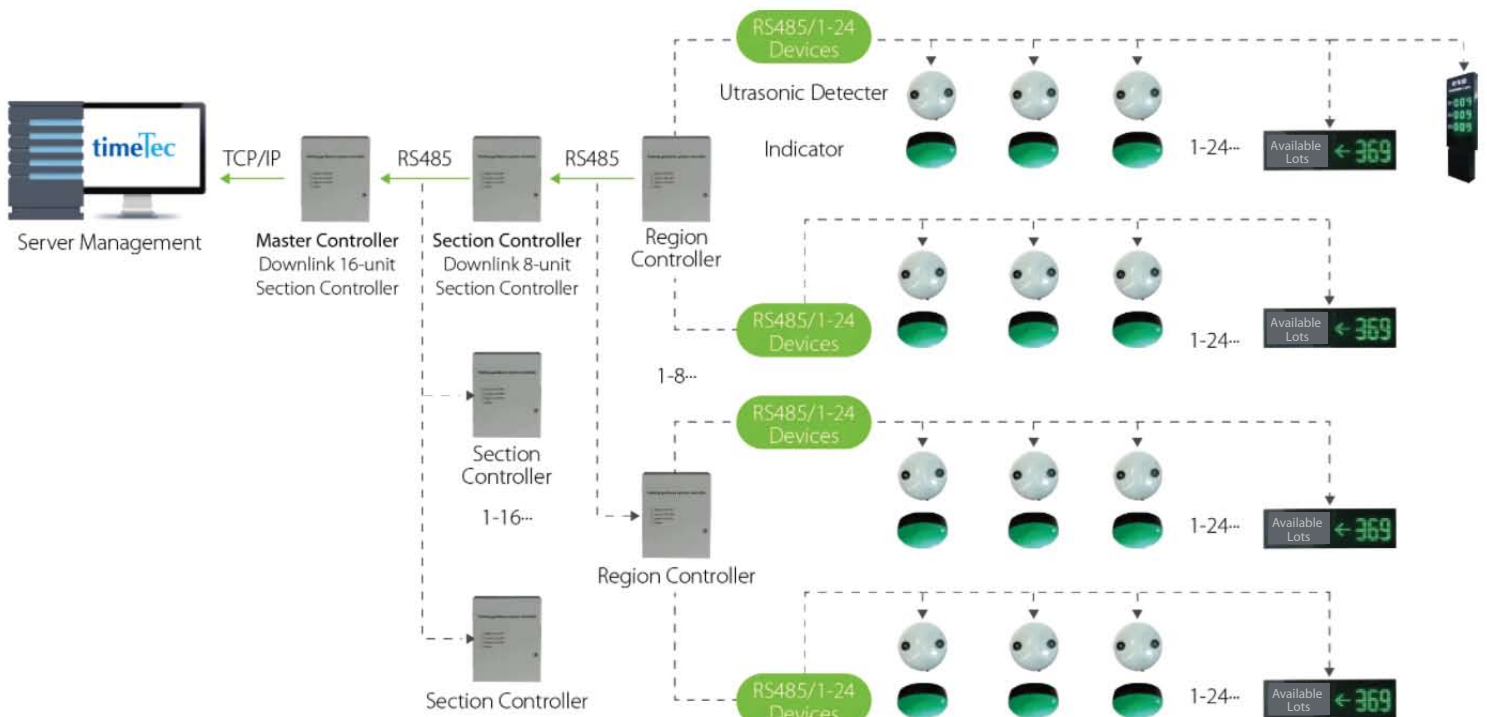

#### Reduce Congestion

Better car flows and reduces congestion at carpark.

#### Improve Parking Efficiency

Improve parking lots management efficiently.

# SYSTEM DIAGRAM

## Barrier Gate

- Barrier type: high speed
- Lift-up speed: 1.6-2s
- Arm form: 3m, straight-arm
- Colour: red
- Arm moving direction: rightward
- Input power supply: 220V 50Hz
- Anti-failing