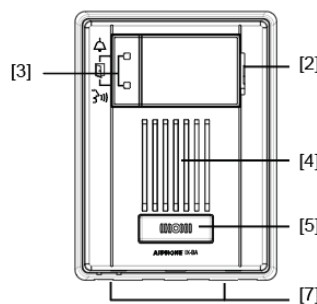

FEATURE CALL-OUT DEFINITIONS

- [1] Camera
- [2] Microphone
- [3] Status LED's
- [4] Speaker
- [5] Call button
- [6] White LED (for night viewing)
- [7] Water escape holes (do not obstruct)

Note: Specifications are subject to change without prior notice.

Authorized Reseller: