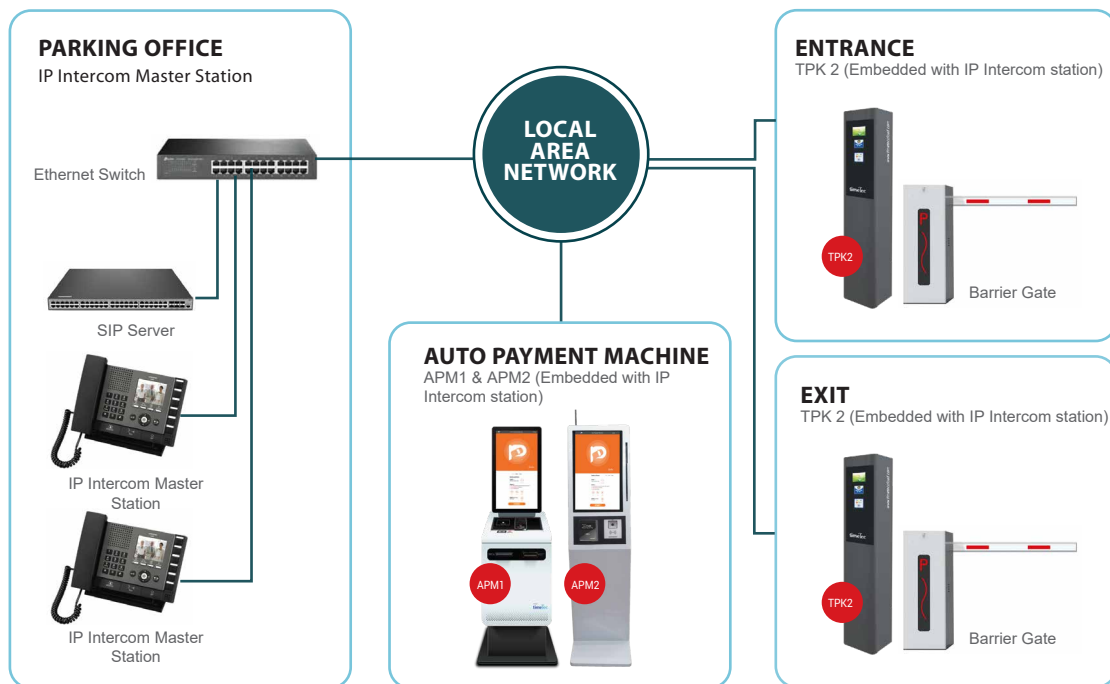

## High-Quality TimeTec AIPHONE IP Intercom

## AIPHONE IP Intercom

Embeddable with TimeTec Parking Kiosk (TPK) & Payment Machine (APM)

The TimeTec AIPHONE IX-DA is a surface mount IP addressable video parking intercom station. The AIPHONE IX-BA is a surface mount IP addressable audio only parking intercom station. Both units are weather resistant. They connect to the network using CAT-5e/6 cable. The IX-DA unit is equipped with a fixed camera with vertical angle adjustment. The IX-DA is ONVIF Profile S compliant. The parking intercom stations can call up to 20 different master stations (IX-MV or instances of IX Mobile). An additional 20 master stations can be called using the contact input. The speaker and microphone allow for two-way communication with a master station or the IX Mobile App. The 600 ohm output can be used for paging announcements or to run audio to an external speaker/horn. The units are 802.3af PoE compliant. Both TimeTec AIPHONE IX-DA & IX-BA support one-touch button for emergency calling for parking industry.

## SPECIFICATIONS

<b>Power Source</b>	802.3af PoE compliant
<b>Communication</b>	Open voice hands-free
<b>Camera</b>	1/4" color CMOS VGA
<b>Min. illumination</b>	5 Lux
<b>Wiring</b>	CAT-5e or CAT-6
<b>Wiring distance</b>	330'
<b>Door release</b>	24V AC/DC, 500mA (N/O, COM, N/C)
<b>Audio out</b>	600Ω, 300mV RMS
<b>Operating Temp</b>	-40° - 140°F (-40° - 60°C)
<b>Ingress Protection</b>	IP55
<b>Dimensions</b>	5-1/16"H x 3-13/16"W x 1-5/8"D