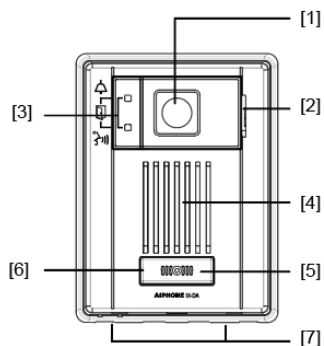

FEATURE CALL-OUT DEFINITIONS

- [1] Camera
- [2] Microphone
- [3] Status LED's
- [4] Speaker
- [5] Call button
- [6] White LED (for night viewing)
- [7] Water escape holes (do not obstruct)

Note: Specifications are subject to change without prior notice.

Authorized Reseller: