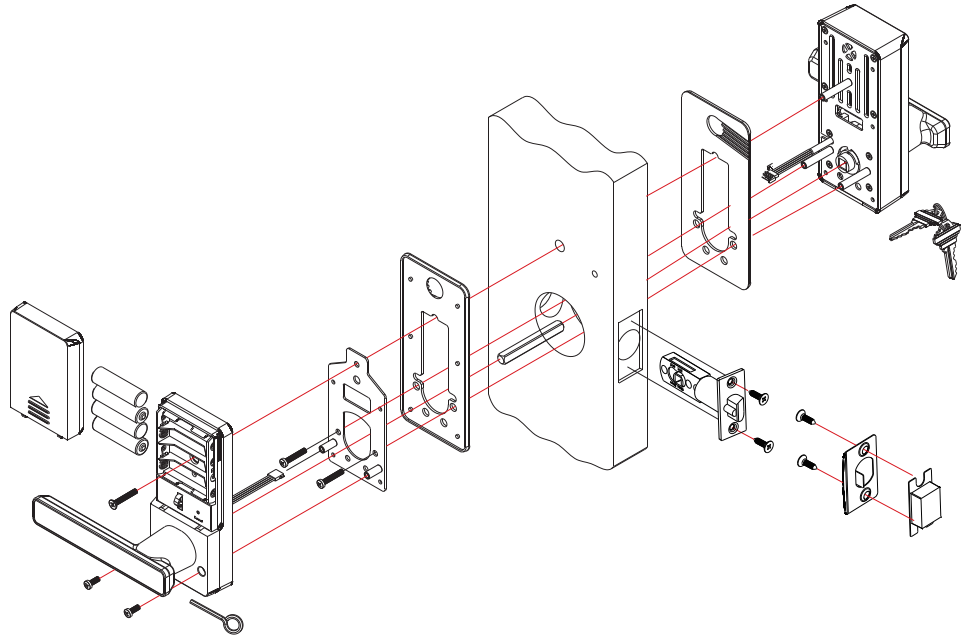

WEB LINK

Quick Start Guide
<http://info.fingertec.com/DL30B-1>

Installation Guide
<http://info.fingertec.com/DL30B-2>

User Guide
<http://info.fingertec.com/DL30B-3>

LAYOUT PLAN

Installation Diagram

SPECIFICATIONS

MODEL	DL-30B
SURFACE FINISHING	RFID
ALGORITHM	Biobridge VX 10.0
RESOLUTION OF SCANNER (dpi)	560
PRODUCT DIMENSION (L X W X H), mm	Front panel: 69 x 35 x 155 (with handle) Back panel: 69 x 25 x 155 (without handle)
Thickness of door, mm	30-38 (optional), 39-46 (standard) 47-54 (standard), 55-60 (optional)
Door latch type	Single deadbolt
Inner lock switch	Yes
STORAGE	
Password	100
Card	100
Bluetooth	Unlimited users for i-TimeTec App & i-Neighbour App
BLUETOOTH VERIFICATION	
Communication	Bluetooth 4.0
OPERATING ENVIRONMENT	
Voice guidance	Yes
Temperature (°C)	- 20 to - 55
Humidity (%)	20 ~ 80
Power input	4 x 1.5v AA battery for 6000 operations
Power consumption – static (µA)	< 35
Power consumption – activity (mA)	< 135
Power consumption – driving (mA)	< 200
Antistatic voltage (V)	> 1500
Low battery warning voltage (V)	< 4.5
BACKUP UNLOCK MECHANISM	Battery & mechanical key
MOBILE OS	Android 4.0.2 and above, iOS 8.0 and above
APP LANGUAGE	Arabic, Chinese Simplified and Traditional, English, Hindi, Indonesian, Malay, Nepali, Spanish, Thai, Turkish, Vietnamese. Other languages are available upon request.