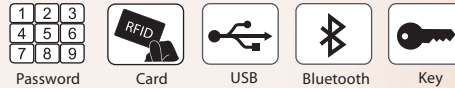

Simply Sleek & Smart Flexible Smart Lock DL-30B

FingerTec Smart Lock DL-30B is a smart mechanical door lock system designed to fit doors built for houses, restricted compounds or even individual rooms. With DL-30B in place, imagine the amount of security and convenience that could possibly come along without the use of conventional keys and door knobs.

Although it comes with a latch which is similar to other standard door knobs, DL-30B stands out by featuring an interchangeable handle thus making it suitable for both left-open or right-open door. Even better, DL-30B optimal power usage allows it to be used over 6000 times thus providing a cost effective security access point.

Gain better access control management with FingerTec Smart Lock User Group Types: Admins, Regular Users and Temporary Users.

Reversible Left-Right Open

DL-30B is designed with a sturdy bar latch alongside an interchangeable handle which allows the door to be easily customized as a left-open or right-open door.