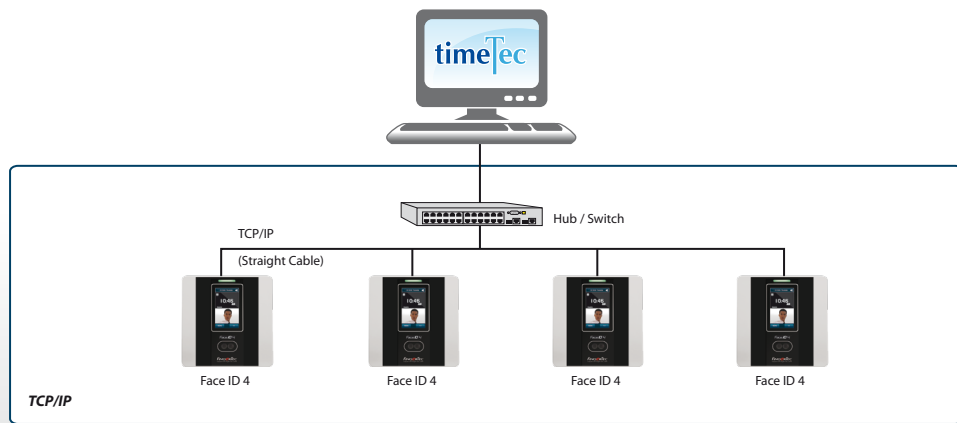

### Easy Communication Methods

Sync Face ID 4 with a PC using one of these easy-to-use communication methods: TCP/IP or USB flash disk.

### Value for Money

Face ID 4 was designed to be economical so that you are able to implement FingerTec solutions at a lower cost. We believe that when it comes to business and security, there should be no compromise.

### Get Your Extra Features Here

Full colour touch screen, short messaging, work codes, photo display after verification. These are among our many additional features that you get with Face ID 4.

System Communication

for illustration only

SPECIFICATIONS

<b>MODEL</b>	Face ID 4
<b>SURFACE FINISHING</b>	Acrylonitrile butadiene styrene/polycarbonate blend
<b>TYPE OF SCANNER</b>	High resolution infrared camera
<b>MICROPROCESSOR</b>	800 MHz
<b>MEMORY</b>	256 MB flash memory & 128 MB SDRAM
<b>ALGORITHM</b>	Face BioBridge VX 8.0
<b>PRODUCT DIMENSION (L X W X H), mm</b>	148 x 148 x 122
<b>STORAGE</b>	
• Face templates	800
• Cards	10000
• Transactions	100000
<b>ENROLLMENT &amp; VERIFICATION</b>	
• Methods	Face (1:1, 1:N), card & password
• Verification time (sec)	< 2
• FAR (%)	< 0.01
• FRR (%)	< 0.1
<b>CARD TECHNOLOGY</b>	
• RFID: 64-bit, 125kHz	Yes
• MIFARE: MFIS50/S70, 13.56MHz	Made to order
<b>COMMUNICATIONS</b>	
• Method	TCP/IP, USB disk, USB client (Optional WiFi)
• Baud rates	9600, 19200, 38400, 57600, 115200
<b>OPERATING ENVIRONMENT</b>	
• Temperature (°C)	0 ~ 45
• Humidity (%)	20 ~ 80
• Power input	12V DC 3A
<b>TIME ATTENDANCE</b>	
• Siren	Buit-in
• Work codes	Yes
• Fast transaction checking	Yes
<b>MULTIMEDIA</b>	
• Greeting voice	Yes
• Display	3.0" 65k color TFT touch screen panel
• Photo-ID	Yes
• Short messaging	Yes
• Photo capture	Yes
• Day light saving timer	Yes
<b>VOICE / DISPLAY LANGUAGE (TERMINAL)</b>	English (Standard), Arabic, Indonesian, Chinese Traditional / Simplified, Cantonese, Vietnamese, Japanese, Spanish, Portuguese (Portugal), Turkish. Other languages are available upon request.