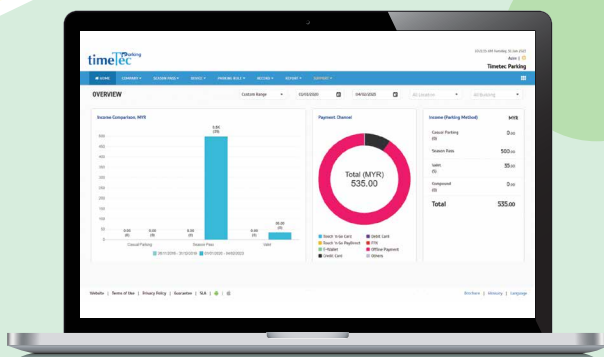

RFID Card
(Season Parking)

LICENSE PLATE RECOGNITION

FULLY CASHLESS
& TOUCHLESS

PARKING MANAGEMENT SYSTEM

- Off-Street Parking, On-Street Parking, Casual Parking, Season Parking
- Real-Time Analytic & Predictive Dashboard
- Multi & Flexi Parking Rates
- Multi-Tenancy & Locations
- Parking Discounts & Promo Code
- Terminal Management System
- Season Parking Management
- Valet Parking
- Enforcement & Security