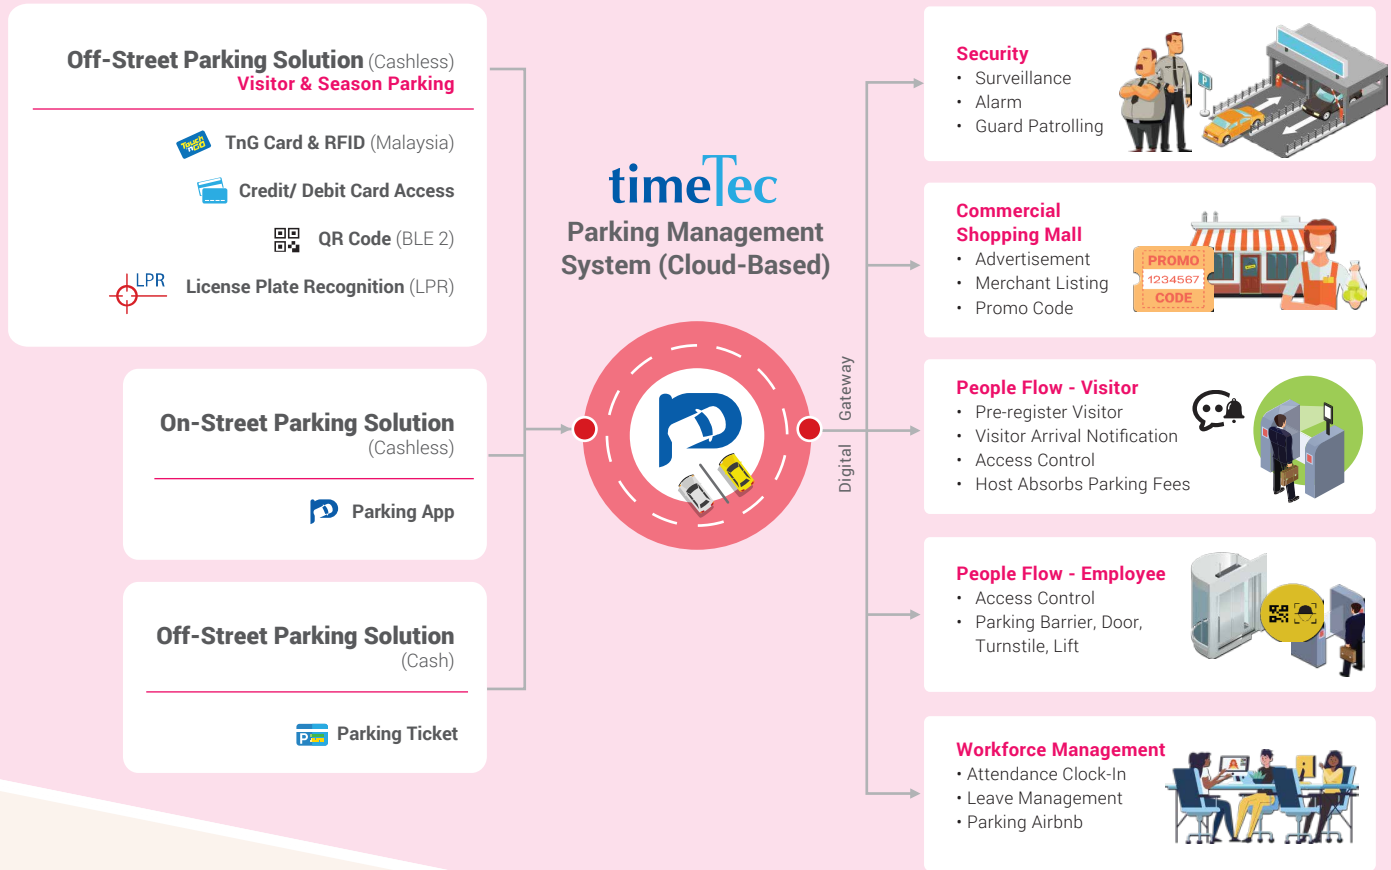

TimeTec Smart Parking Ecosystem

More Than Just Parking

Read More

CASHLESS PAYMENT

Touch n'Go Card
(Pay Direct)

Credit/Debit Card

e-Wallet

QR Code
(Payment Gateway)

RFID Card
(Season Parking)

LICENSE PLATE RECOGNITION

FULLY CASHLESS
& TOUCHLESS

PARKING MANAGEMENT SYSTEM

- Off-Street Parking, On-Street Parking, Casual Parking, Season Parking
- Real-Time Analytic & Predictive Dashboard
- Multi & Flexi Parking Rates
- Multi-Tenancy & Locations
- Parking Discounts & Promo Code
- Terminal Management System
- Season Parking Management
- Valet Parking
- Enforcement & Security

OUR SMART PARKING ECOSYSTEM

FRONT END

BACK END

NEXT ACTIVITIES FLOW

(Digital transformation ready)
Malls, Offices buildings, Schools, Government etc

PARKING

PARKING EQUIPMENT

Parking Barrier

License Plate Recognition Camera

RFID/ UHF Reader

Handheld POS Device

Automated Payment Machine

Unattended Payment Kiosk

License Plate Recognition Camera

SMART CLOUD CITY

A Smart City Ecosystem