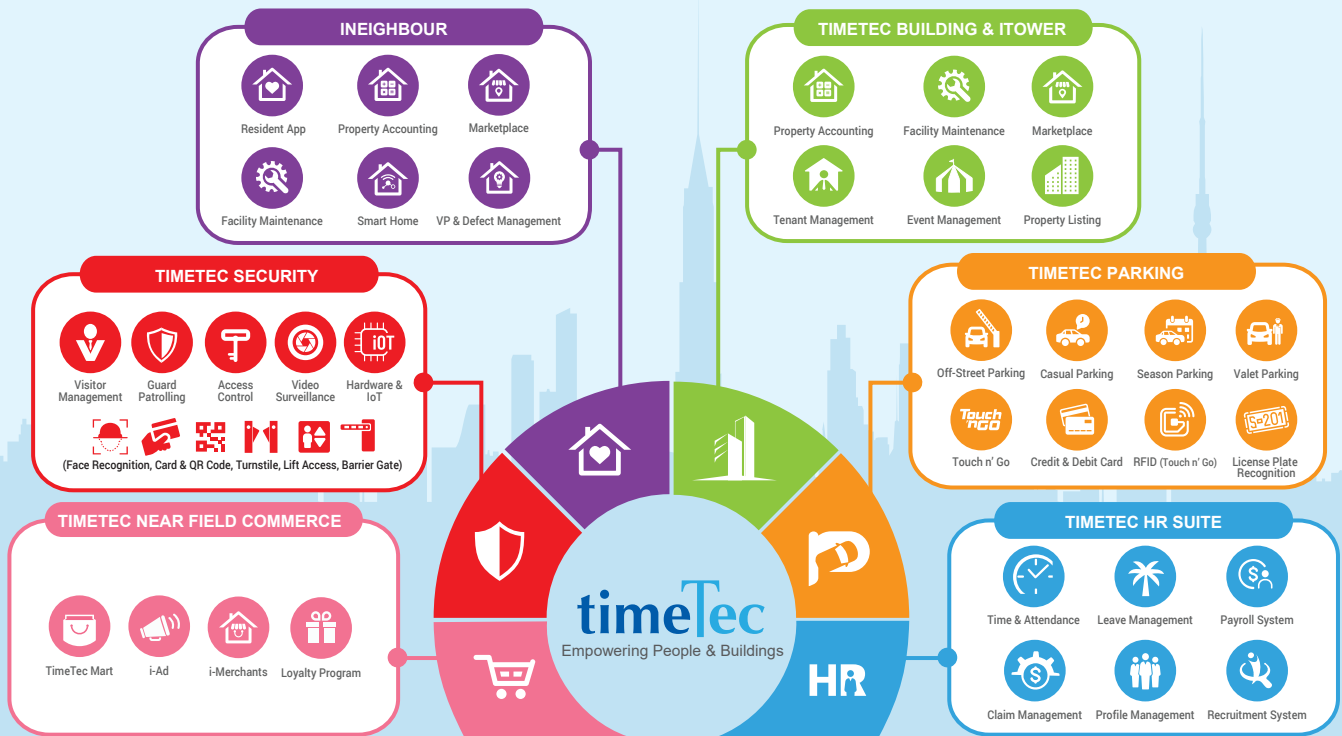

License Plate Recognition Camera

RFID/ UHF Reader

Handheld POS Device

Automated Payment Machine

Unattended Payment Kiosk

License Plate Recognition Camera

SMART CLOUD CITY

A Smart City Ecosystem

iNeighbour **timeTec**^{HR} FINGERTEC

- 20+ Years on the Market
- 28+ Patents
- 400+ Partners Worldwide
- 1M+ FingerTec & IoT Installations
- 1M+ Cloud Solution Users
- ISO 27001
- CMMI Level 3
- PDPA & GDPR Compliance